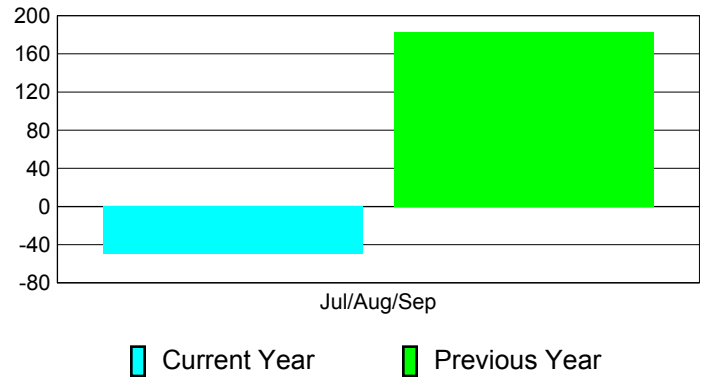

Membership Results
2011-2012

Membership
2010-2011

Month	Net Memb Goal	Actual New Memb	Actual Dropped Memb	Gain/Loss of Memb	Gain/Loss of Memb
Jul/Aug/Sep		76	-126	-50	183
Totals		76	-126	-50	183

Membership Results 2011-2012

Goal, New, Dropped, Gain/Loss

Comparison of Membership Gain/Loss

Current Year Compared to the Previous Year

Gender Comparison 2011-2012

Jul/Aug/Sep

■ Male ■ Female