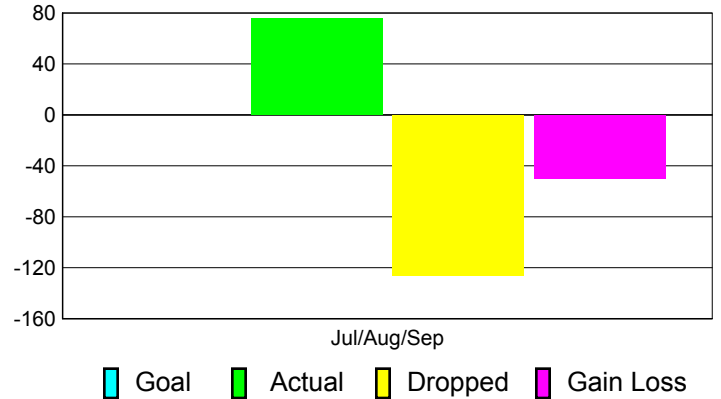

Membership Results 2011-2012

Goal, New, Dropped, Gain/Loss

Comparison of Membership Gain/Loss

Current Year Compared to the Previous Year